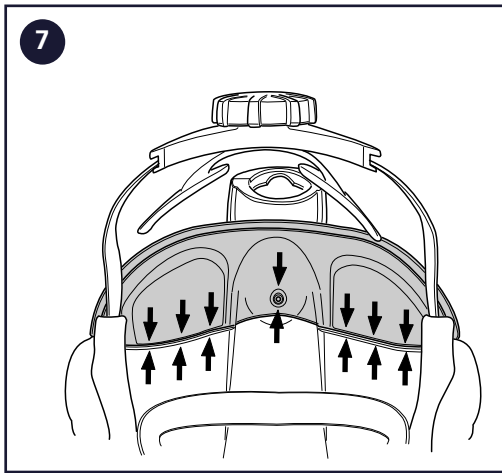

T06-0602, Bump cap

13

14

15

16

Sundström Safety AB

SE-341 50 Lagan • Sweden

Tel: +46 10 484 87 00