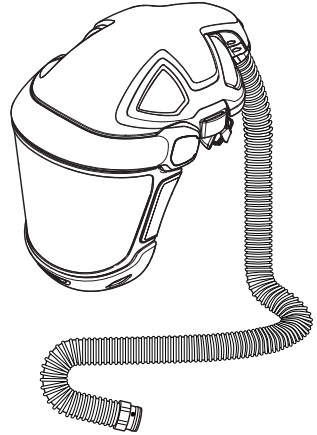

T06-0602, Bump cap

13

14

15

16

Sundström Safety AB

SE-341 50 Lagan • Sweden

Tel: +46 10 484 87 00