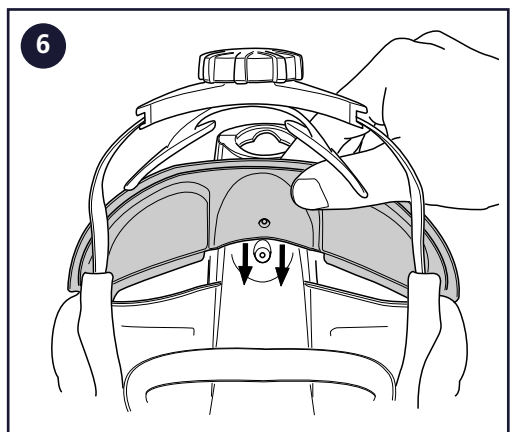

T06-0602, Bump cap

13

14

15

16

Sundström Safety AB

SE-341 50 Lagan • Sweden

Tel: +46 10 484 87 00