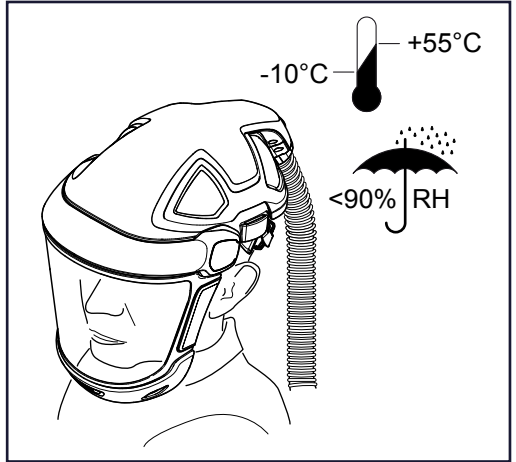

T06-0602, Bump cap

13

14

15

16

Sundström Safety AB

SE-341 50 Lagan • Sweden

Tel: +46 10 484 87 00