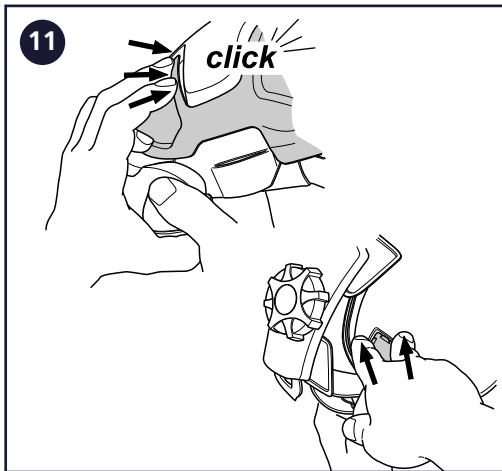

T06-0602, Bump cap

13

14

15

16

Sundström Safety AB

SE-341 50 Lagan • Sweden

Tel: +46 10 484 87 00