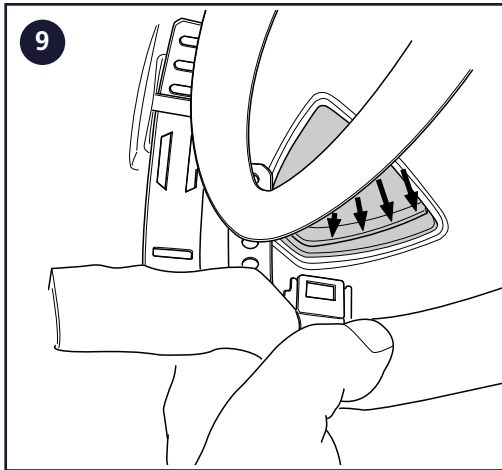

T06-0602, Bump cap

13

14

15

16

Sundström Safety AB

SE-341 50 Lagan • Sweden

Tel: +46 10 484 87 00