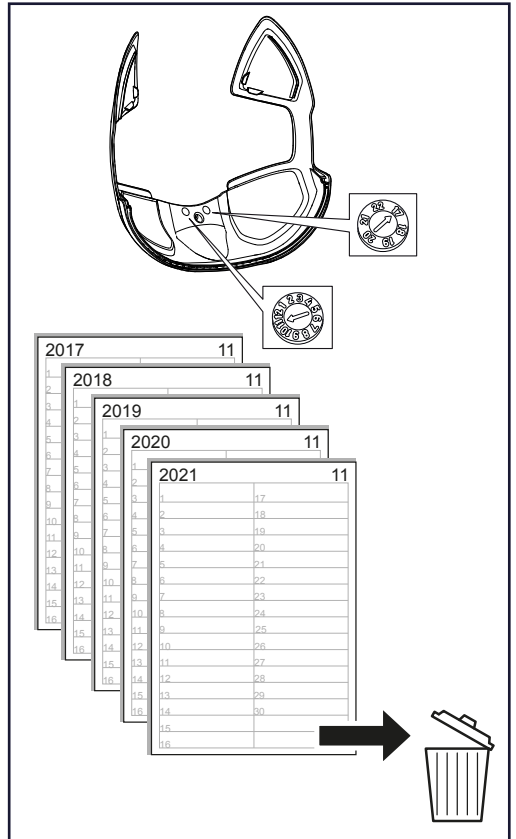

T06-0602, Bump cap

13

14

15

16

Sundström Safety AB

SE-341 50 Lagan • Sweden

Tel: +46 10 484 87 00