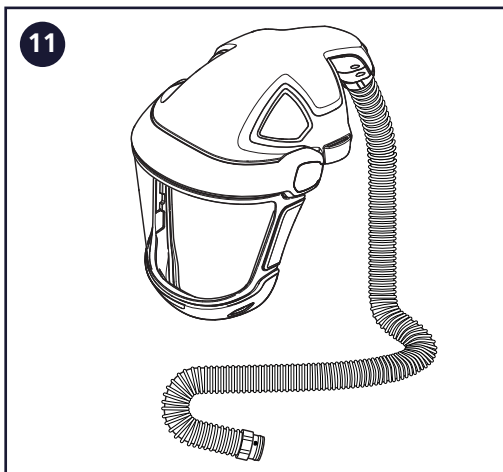

T06-0602, Bump cap

13

14

15

16

Sundström Safety AB

SE-341 50 Lagan • Sweden

Tel: +46 10 484 87 00