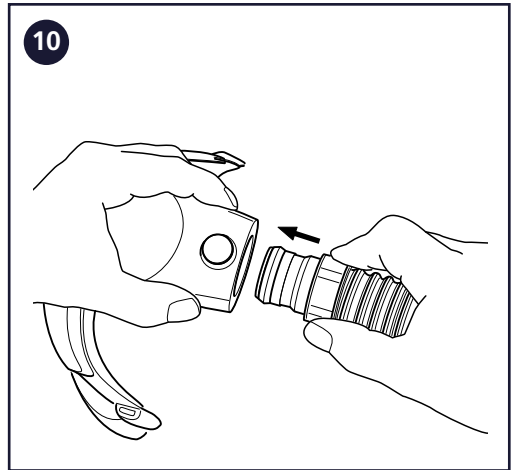

T06-0602, Bump cap

13

14

15

16

Sundström Safety AB

SE-341 50 Lagan • Sweden

Tel: +46 10 484 87 00