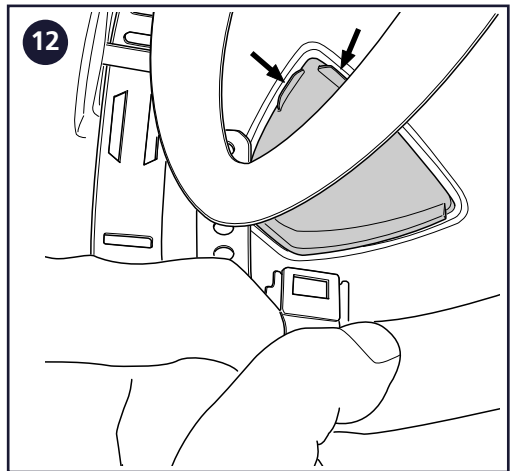

T06-0602, Bump cap

13

14

15

16

Sundström Safety AB

SE-341 50 Lagan • Sweden

Tel: +46 10 484 87 00