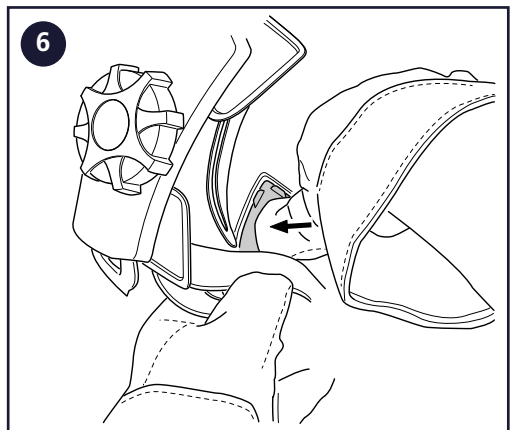

T06-0602, Bump cap

13

14

15

16

Sundström Safety AB

SE-341 50 Lagan • Sweden

Tel: +46 10 484 87 00