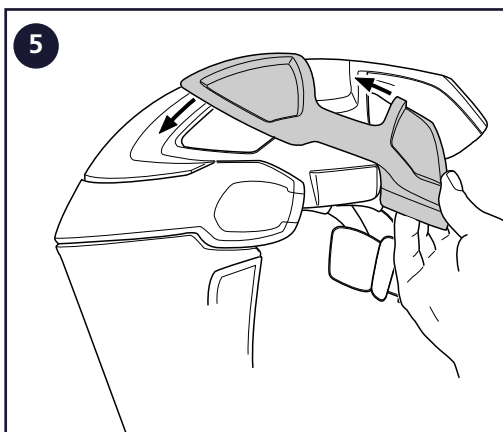

T06-0602, Bump cap

13

14

15

16

Sundström Safety AB

SE-341 50 Lagan • Sweden

Tel: +46 10 484 87 00