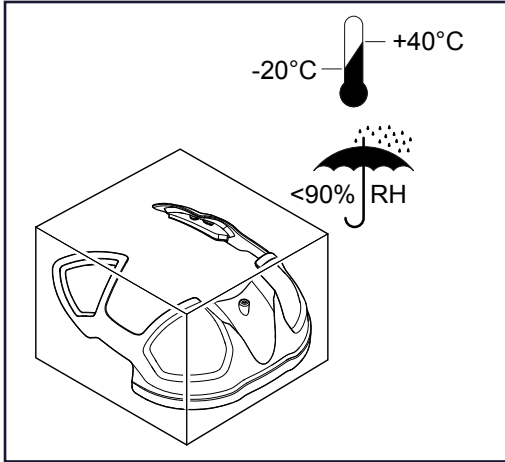

T06-0602, Bump cap

13

14

15

16

Sundström Safety AB

SE-341 50 Lagan • Sweden

Tel: +46 10 484 87 00