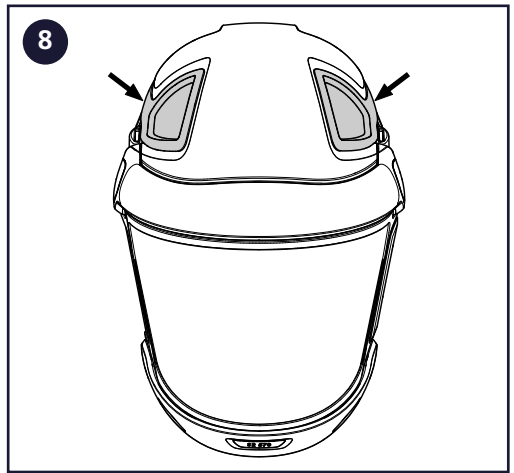

T06-0602, Bump cap

13

14

15

16

Sundström Safety AB

SE-341 50 Lagan • Sweden

Tel: +46 10 484 87 00