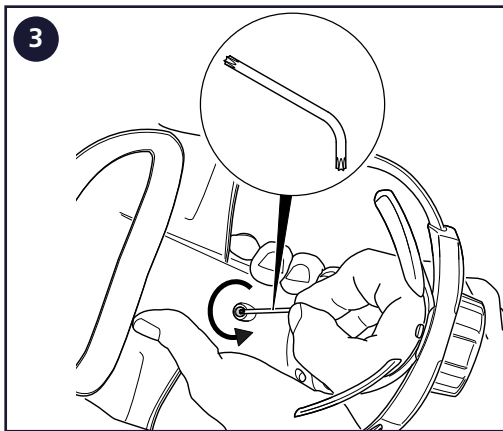

T06-0602, Bump cap

13

14

15

16

Sundström Safety AB

SE-341 50 Lagan • Sweden

Tel: +46 10 484 87 00