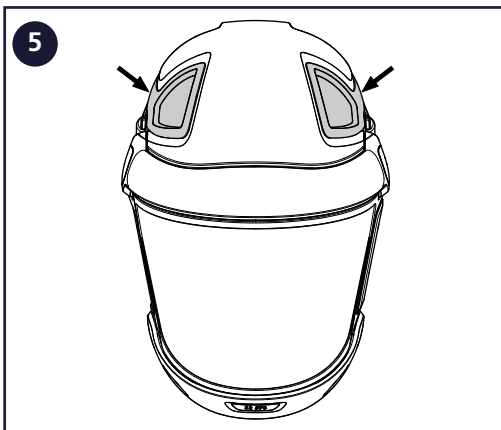

T06-0602, Bump cap

13

14

15

16

Sundström Safety AB

SE-341 50 Lagan • Sweden

Tel: +46 10 484 87 00