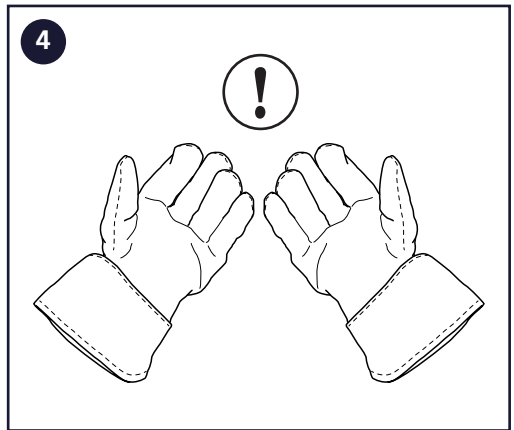

T06-0602, Bump cap

13

14

15

16

Sundström Safety AB

SE-341 50 Lagan • Sweden

Tel: +46 10 484 87 00