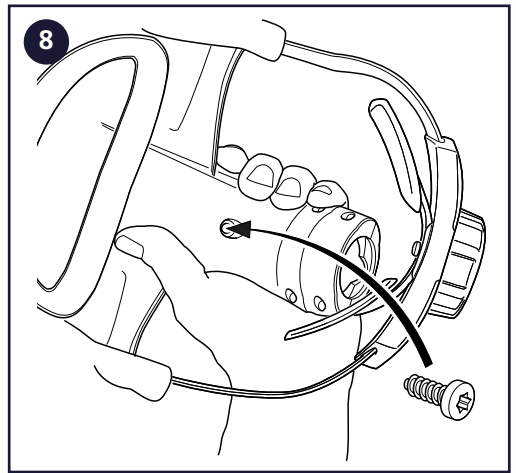

T06-0602, Bump cap

13

14

15

16

Sundström Safety AB

SE-341 50 Lagan • Sweden

Tel: +46 10 484 87 00