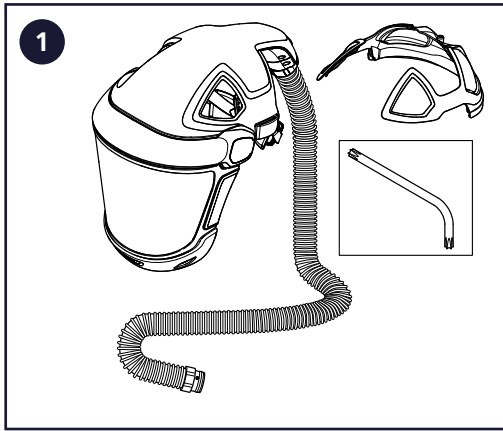

T06-0602, Bump cap

13

14

15

16

Sundström Safety AB

SE-341 50 Lagan • Sweden

Tel: +46 10 484 87 00