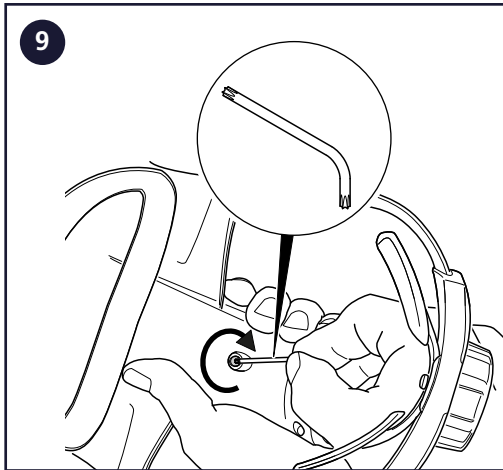

T06-0602, Bump cap

13

14

15

16

Sundström Safety AB

SE-341 50 Lagan • Sweden

Tel: +46 10 484 87 00