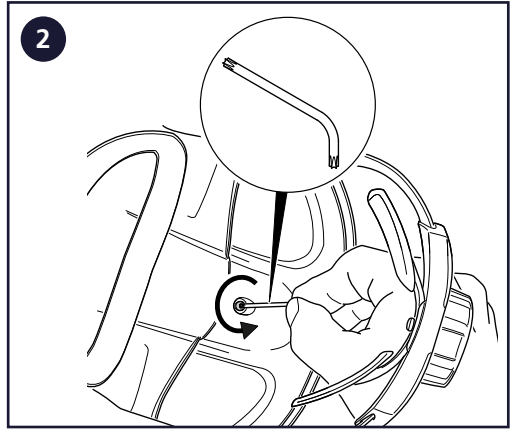

T06-0602, Bump cap

13

14

15

16

Sundström Safety AB

SE-341 50 Lagan • Sweden

Tel: +46 10 484 87 00