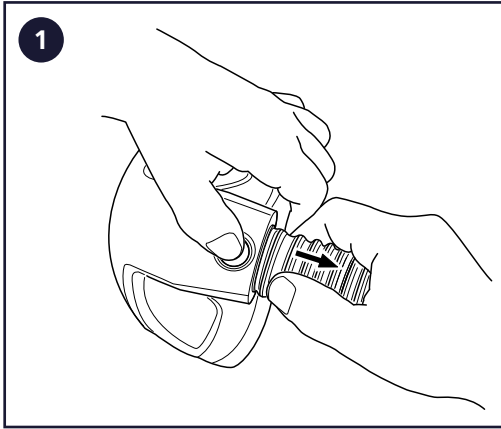

T06-0602, Bump cap

13

14

15

16

Sundström Safety AB

SE-341 50 Lagan • Sweden

Tel: +46 10 484 87 00