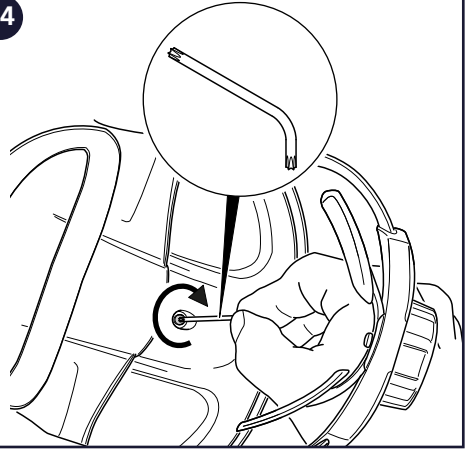

T06-0602, Bump cap

13

14

15

16

Sundström Safety AB

SE-341 50 Lagan • Sweden

Tel: +46 10 484 87 00