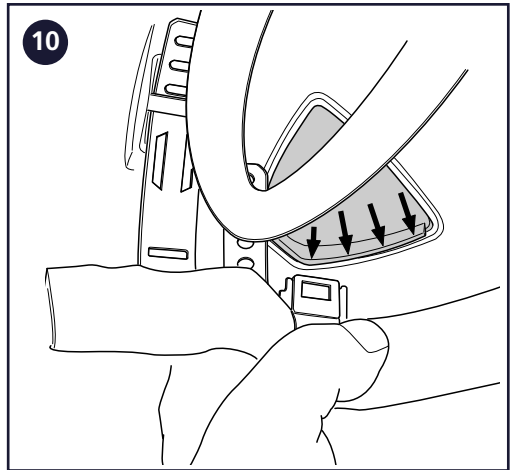

T06-0602, Bump cap

13

14

15

16

Sundström Safety AB

SE-341 50 Lagan • Sweden

Tel: +46 10 484 87 00